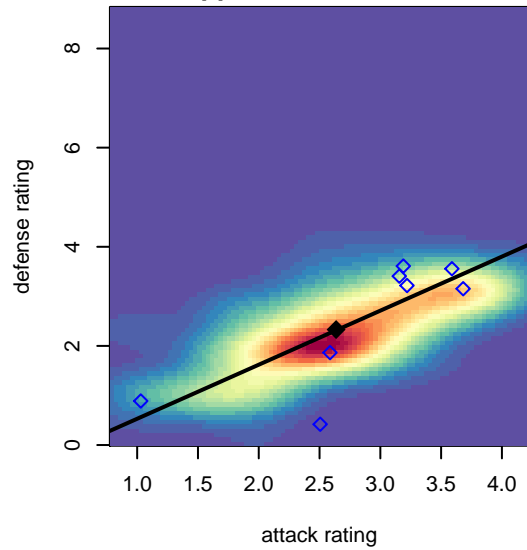

Missoula Strikers White B01

Missoula Strikers
Missoula, MT
B01 total strength=1516
attack=13.96 defense=10.27

alt names used:
MISSOULA STRIKERS RED 2001B-PR

Venues played:
2016 Performance Cup U15/16B Silver
2017 Showcase of Champions U17/16

**attack and defense variance (black dot)
relative to other teams
and top 10 in region**

**attack and defense rating
relative to others at age
and all opponents in last 13 months**

Performance relative to 13 month average