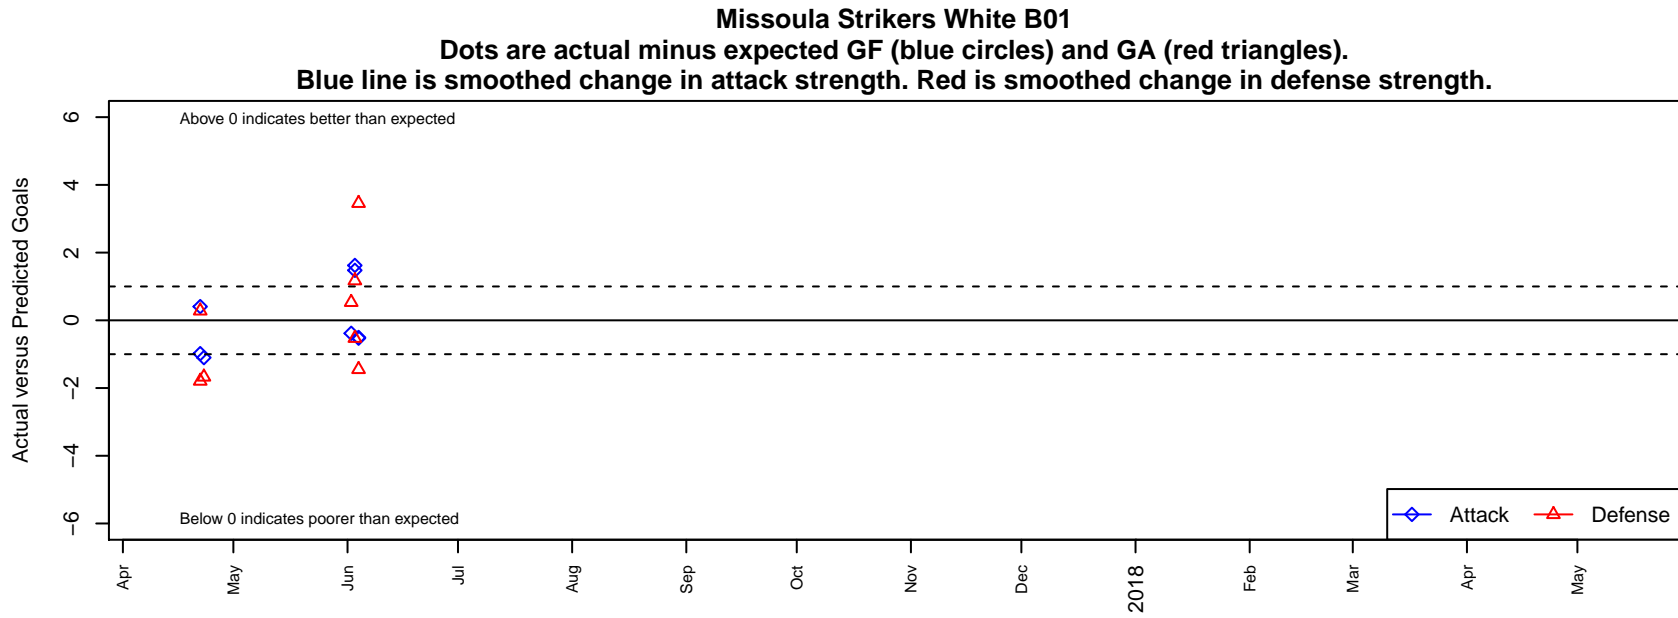

Missoula Strikers White B01

Missoula Strikers
Missoula, MT
B01 total strength=1516
attack=13.96 defense=10.27

alt names used:
MISSOULA STRIKERS RED 2001B-PR

Venues played:
2016 Performance Cup U15/16B Silver
2017 Showcase of Champions U17/16

**attack and defense variance (black dot)
relative to other teams
and top 10 in region**

**attack and defense rating
relative to others at age
and all opponents in last 13 months**

Performance relative to 13 month average