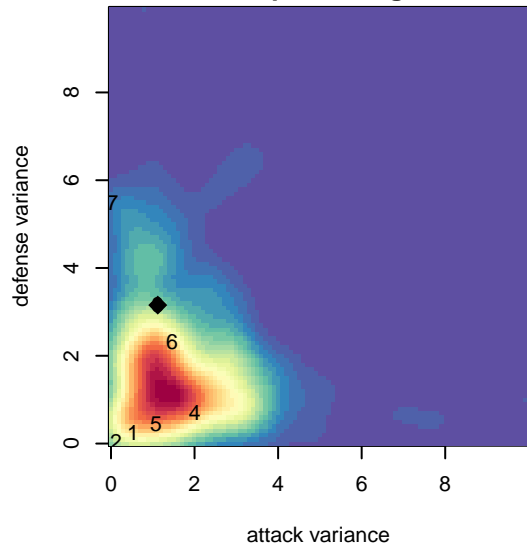

Missoula Strikers White B01

Missoula Strikers
Missoula, MT
B01 total strength=1516
attack=13.96 defense=10.27

alt names used:
MISSOULA STRIKERS RED 2001B-PR

Venues played:
2016 Performance Cup U15/16B Silver
2017 Showcase of Champions U17/16

**attack and defense variance (black dot)
relative to other teams
and top 10 in region**

**attack and defense rating
relative to others at age
and all opponents in last 13 months**

Performance relative to 13 month average